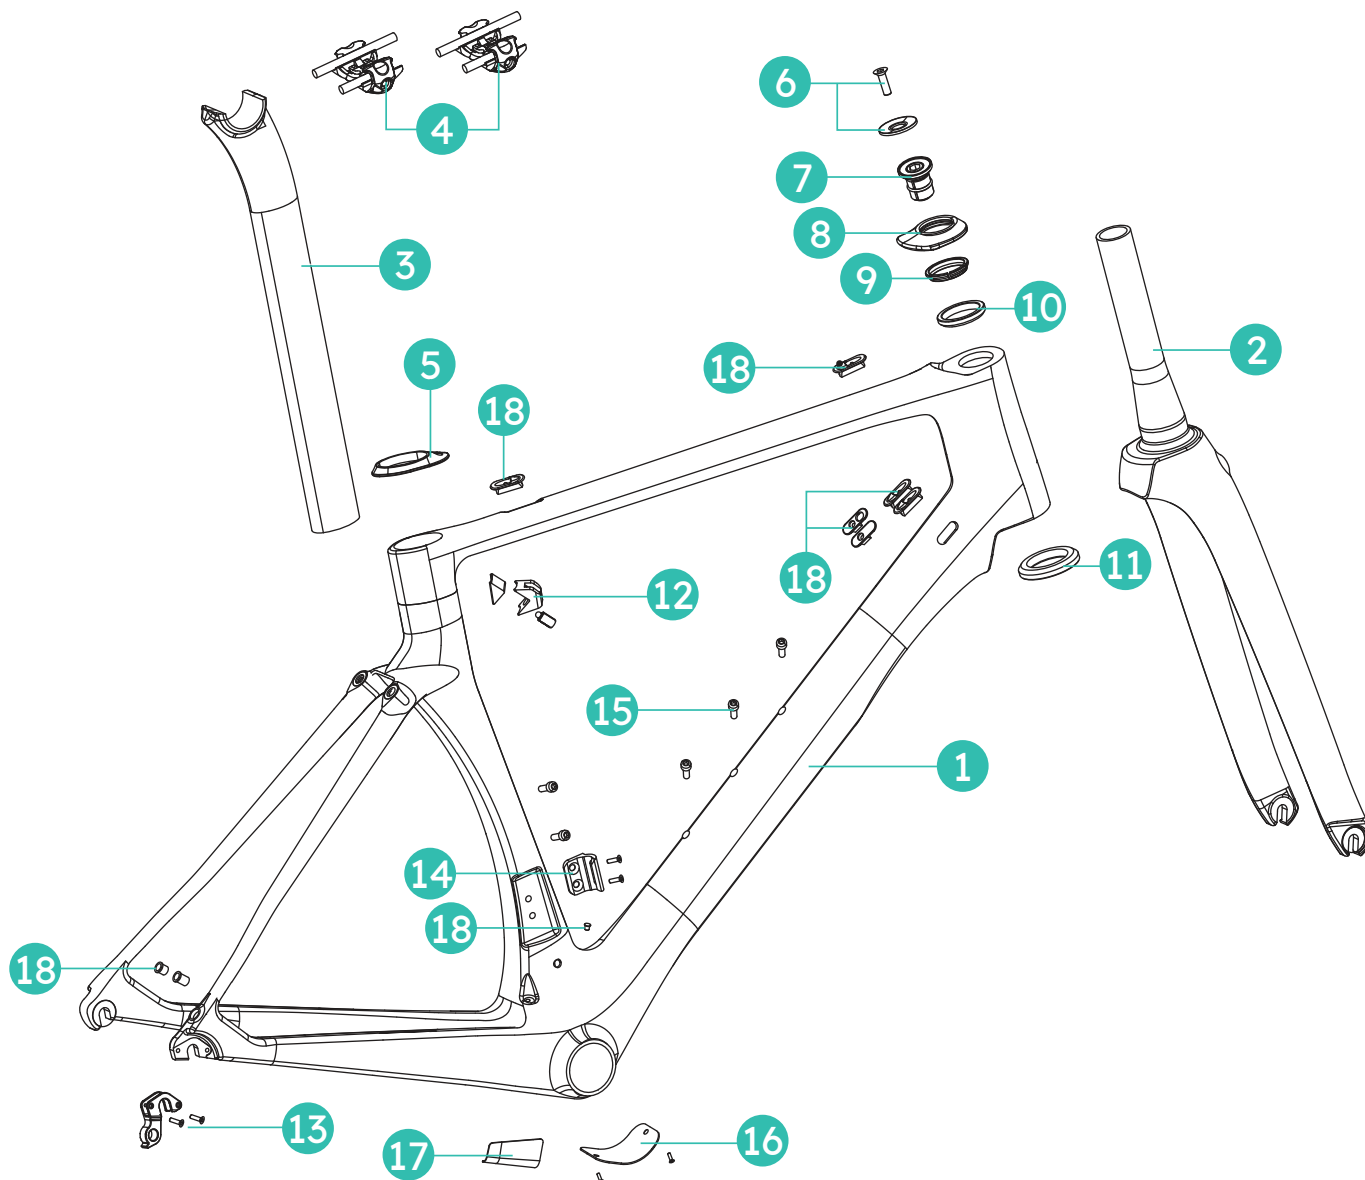

 Disc Brake

RERE Disc Brake Frameset comes with the following parts:

1	RERE Disc Brake Frame	13	Rear Derailleur Hanger w/ Thru Axle 1x M5 Bolt
2	RERE Disc Fork	14	Front Derailleur Hanger w 2x M5 Bolts
3	RERE Seatpost	15	5x Water Bottle Cage Mount M5 Bolts
4	Saddle Rail Clamp 12Nm (7mm and 7x9mm)	16	Cable Routing Access Cover w/ 2x M3 Bolts
5	Seatpost/Frame Rubber Cover	17	Stainless Steel Alloy Guard
6	1x Headset Top Cap and 1x M6 Bolt	18	2x Derailleur Cable Stops (Down Tube)
7	Headset Expander (5-7Nm)		Di2 Cable Stop (Down Tube)
8	CHAPTER2 Carbon Headset Cover		2x Blank Cable Stops (Down Tube)
9	Headset Compression Ring		1x Rear Derailleur Cable Stop
10	Headset Upper Race IS42/28.6 45/45D H6.5		1x Rear Derailleur Di2 Rubber Grommit Di2 Rubber Plug
11	Headset Lower Race IS52/40 45/45D H7	19	Fork Removable Thru Axle Drop Out w/ 1x M4 bolt
12	Seatclamp (9Nm)		

Rim Brake

RERE Rim Brake Frameset comes with the following parts:

1	RERE Rim Brake Frame	13	Rear Derailleur Hanger w 2x M3 Bolts
2	RERE Rim Fork	14	Front Derailleur Hanger w 2x M5 Bolts
3	RERE Seatpost	15	5x Water Bottle Cage Mount M5 Bolts
4	Saddle Rail Clamp 12Nm (7mm and 7x9mm)	16	Cable Routing Access Cover w/ 2x M3 Bolts
5	Seatpost/Frame Rubber Cover	17	Stainless Steel Alloy Guard
6	1x Headset Top Cap and 1x M6 Bolt	18	2x Derailleur Cable Stops (Down Tube)
7	Headset Expander (5-7Nm)		Di2 Cable Stop (Down Tube)
8	CHAPTER2 Carbon Headset Cover		2x Blank Cable Stops (Down Tube)
9	Headset Compression Ring		2x Brake Cable Stop (Top Tube)
10	Headset Upper Race IS42/28.6 45/45D H6.5		1x Rear Derailleur Cable Stop
11	Headset Lower Race IS52/40 45/45D H7		1x Rear Derailleur Di2 Rubber Grommit Di2 Rubber Plug
12	Seatclamp (9Nm)		