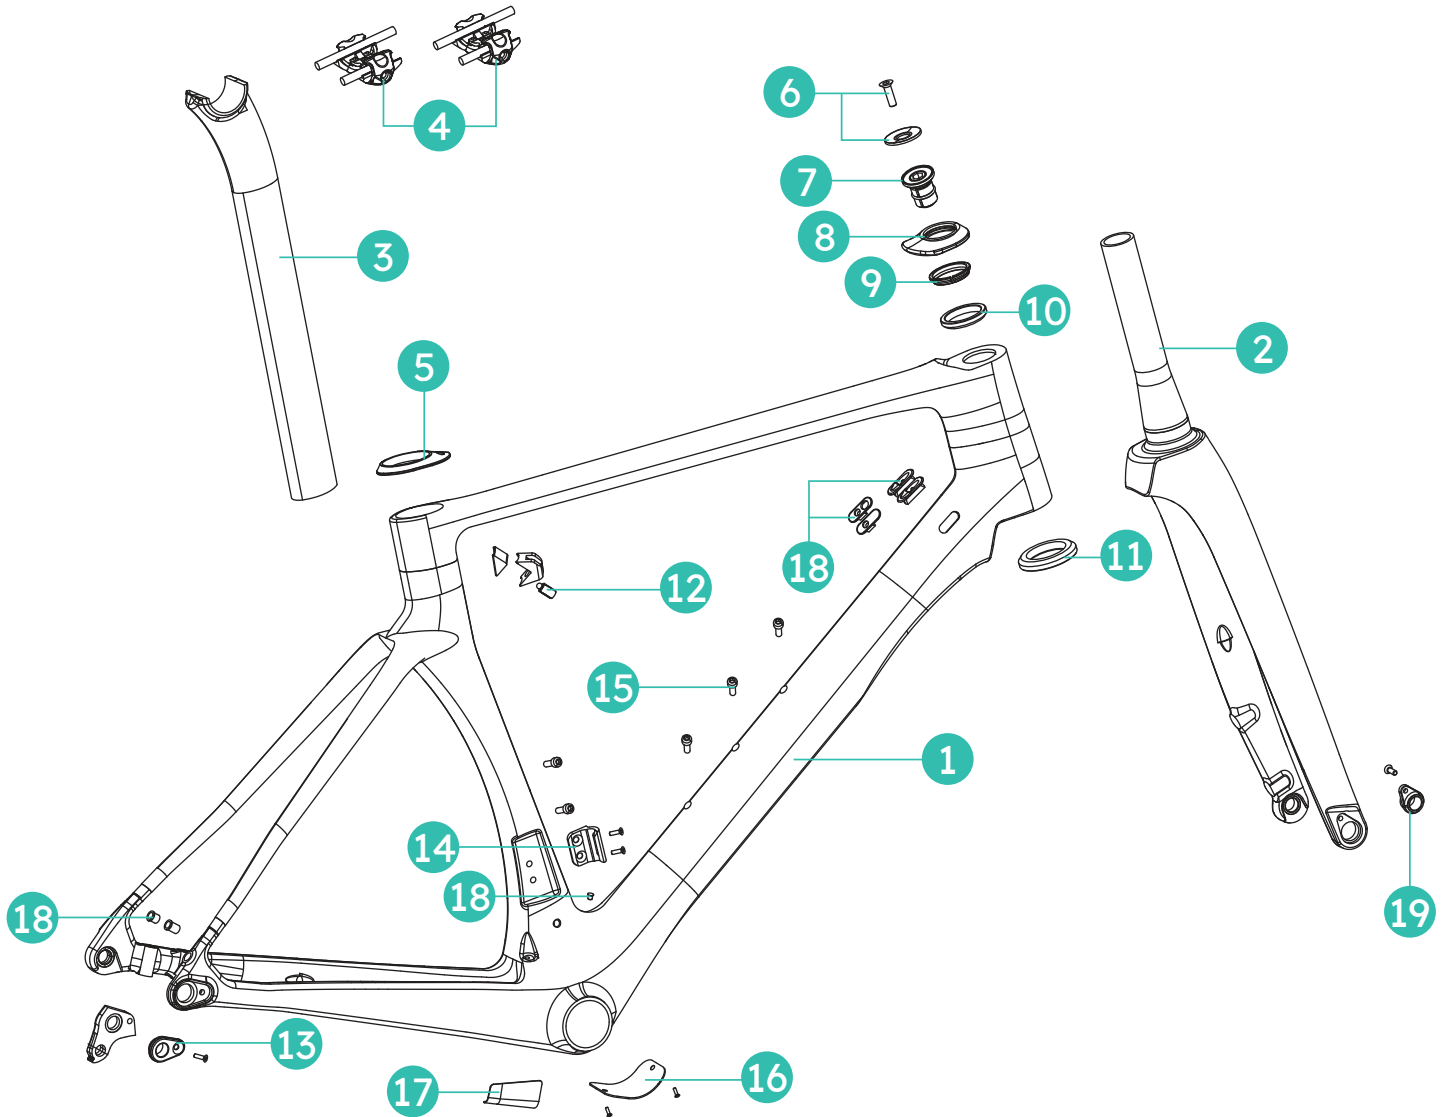

 Disc Brake

RERE Disc Brake Frameset comes with the following parts:

1	RERE Disc Brake Frame	13	Rear Derailleur Hanger w/ Thru Axle 1x M5 Bolt
2	RERE Disc Fork	14	Front Derailleur Hanger w 2x M5 Bolts
3	RERE Seatpost	15	5x Water Bottle Cage Mount M5 Bolts
4	Saddle Rail Clamp 12Nm (7mm and 7x9mm)	16	Cable Routing Access Cover w/ 2x M3 Bolts
5	Seatpost/Frame Rubber Cover	17	Stainless Steel Alloy Guard
6	1x Headset Top Cap and 1x M6 Bolt	18	2x Derailleur Cable Stops (Down Tube)
7	Headset Expander (5-7Nm)		Di2 Cable Stop (Down Tube)
8	CHAPTER2 Carbon Headset Cover		2x Blank Cable Stops (Down Tube)
9	Headset Compression Ring		1x Rear Derailleur Cable Stop
10	Headset Upper Race IS42/28.6 45/45D H6.5		1x Rear Derailleur Di2 Rubber Grommit Di2 Rubber Plug
11	Headset Lower Race IS52/40 45/45D H7	19	Fork Removable Thru Axle Drop Out w/ 1x M4 bolt
12	Seatclamp (9Nm)		

Rim Brake

RERE Rim Brake Frameset comes with the following parts:

1	RERE Rim Brake Frame	13	Rear Derailleur Hanger w 2x M3 Bolts
2	RERE Rim Fork	14	Front Derailleur Hanger w 2x M5 Bolts
3	RERE Seatpost	15	5x Water Bottle Cage Mount M5 Bolts
4	Saddle Rail Clamp 12Nm (7mm and 7x9mm)	16	Cable Routing Access Cover w/ 2x M3 Bolts
5	Seatpost/Frame Rubber Cover	17	Stainless Steel Alloy Guard
6	1x Headset Top Cap and 1x M6 Bolt	18	2x Derailleur Cable Stops (Down Tube)
7	Headset Expander (5-7Nm)		Di2 Cable Stop (Down Tube)
8	CHAPTER2 Carbon Headset Cover		2x Blank Cable Stops (Down Tube)
9	Headset Compression Ring		2x Brake Cable Stop (Top Tube)
10	Headset Upper Race IS42/28.6 45/45D H6.5		1x Rear Derailleur Cable Stop
11	Headset Lower Race IS52/40 45/45D H7		1x Rear Derailleur Di2 Rubber Grommit Di2 Rubber Plug
12	Seatclamp (9Nm)		