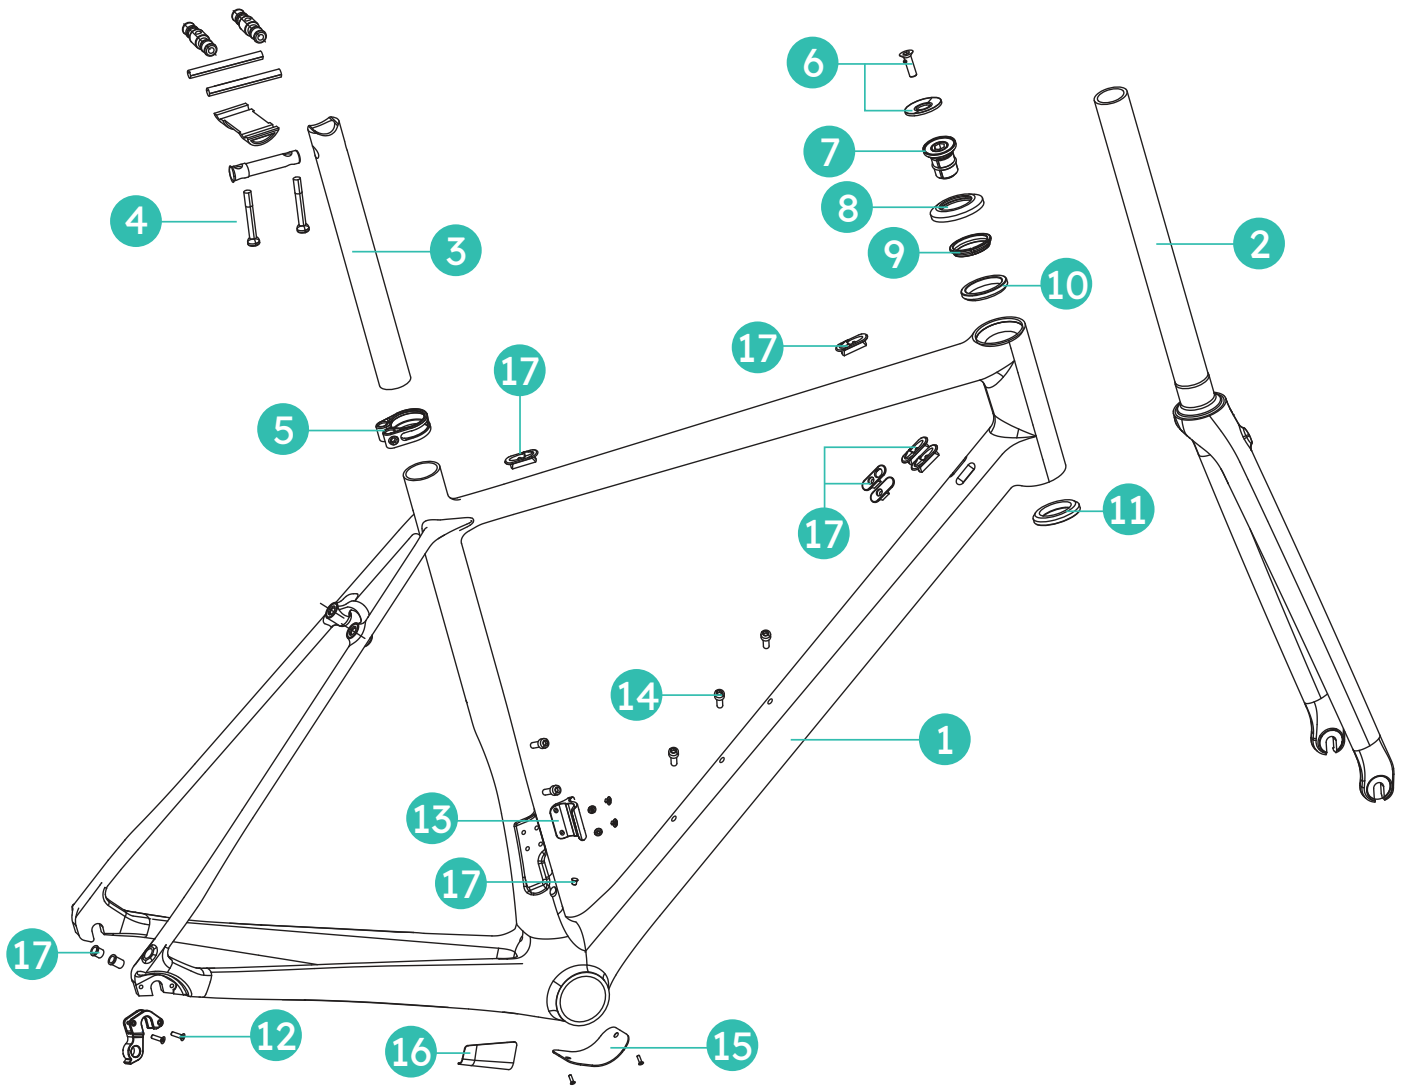

 Disc Brake

HURU Disc Brake Frameset comes with the following parts:

1	HURU Disc Brake Frame	12	Rear Derailleur Hanger w/ Thru Axle 1x M5 Bolts
2	HURU Disc Fork	13	Front Derailleur Hanger (Not Removable)
3	HURU 27.2mm Carbon Seatpost	14	5x Water Bottle Cage Mount M5 Bolts
4	Saddle Rail Clamp (8 Nm)	15	Cable Routing Access Cover w/ 2x M3 Bolts
5	Seatclamp (6 Nm)	16	Stainless Steel Alloy Guard
6	1x Headset Top Cap and 1x M6 Bolt	17	2x Derailleur Cable Stops (Down Tube)
7	Headset Expander (5-7Nm)		Di2 Cable Stop (Down Tube)
8	CHAPTER2 Headset Cover		2x Blank Cable Stops (Down Tube)
9	Headset Compression Ring		1x Rear Derailleur Cable Stop
10	Headset Upper Race IS42/28.6 45/45D H8		1x Rear Derailleur Di2 Rubber Grommit Di2 Rubber Plug
11	Headset Upper Race IS42/30 45/45D H8	18	Fork Removable Thru Axle Drop Out w/ 1x M4 bolt

Rim Brake

HURU Rim Brake Frameset comes with the following parts:

1	HURU Rim Brake Frame	12	Rear Derailleur Hanger w 2x M3 Bolts
2	HURU Rim Fork	13	Front Derailleur Hanger (Not Removable)
3	HURU 27.2mm Carbon Seatpost	14	5x Water Bottle Cage Mount M5 Bolts
4	Saddle Rail Clamp (8 Nm)	15	Cable Routing Access Cover w/ 2x M3 Bolts
5	Seatclamp (6 Nm)	16	Stainless Steel Alloy Guard
6	1x Headset Top Cap and 1x M6 Bolt	17	2x Derailleur Cable Stops (Down Tube)
7	Headset Expander (5-7Nm)		Di2 Cable Stop (Down Tube)
8	CHAPTER2 Headset Cover		2x Blank Cable Stops (Down Tube)
9	Headset Compression Ring		2x Brake Cable Stop (Top Tube)
10	Headset Upper Race IS42/28.6 45/45D H8		1x Rear Derailleur Cable Stop
11	Headset Upper Race IS42/30 45/45D H8		1x Rear Derailleur Di2 Rubber Grommit Di2 Rubber Plug