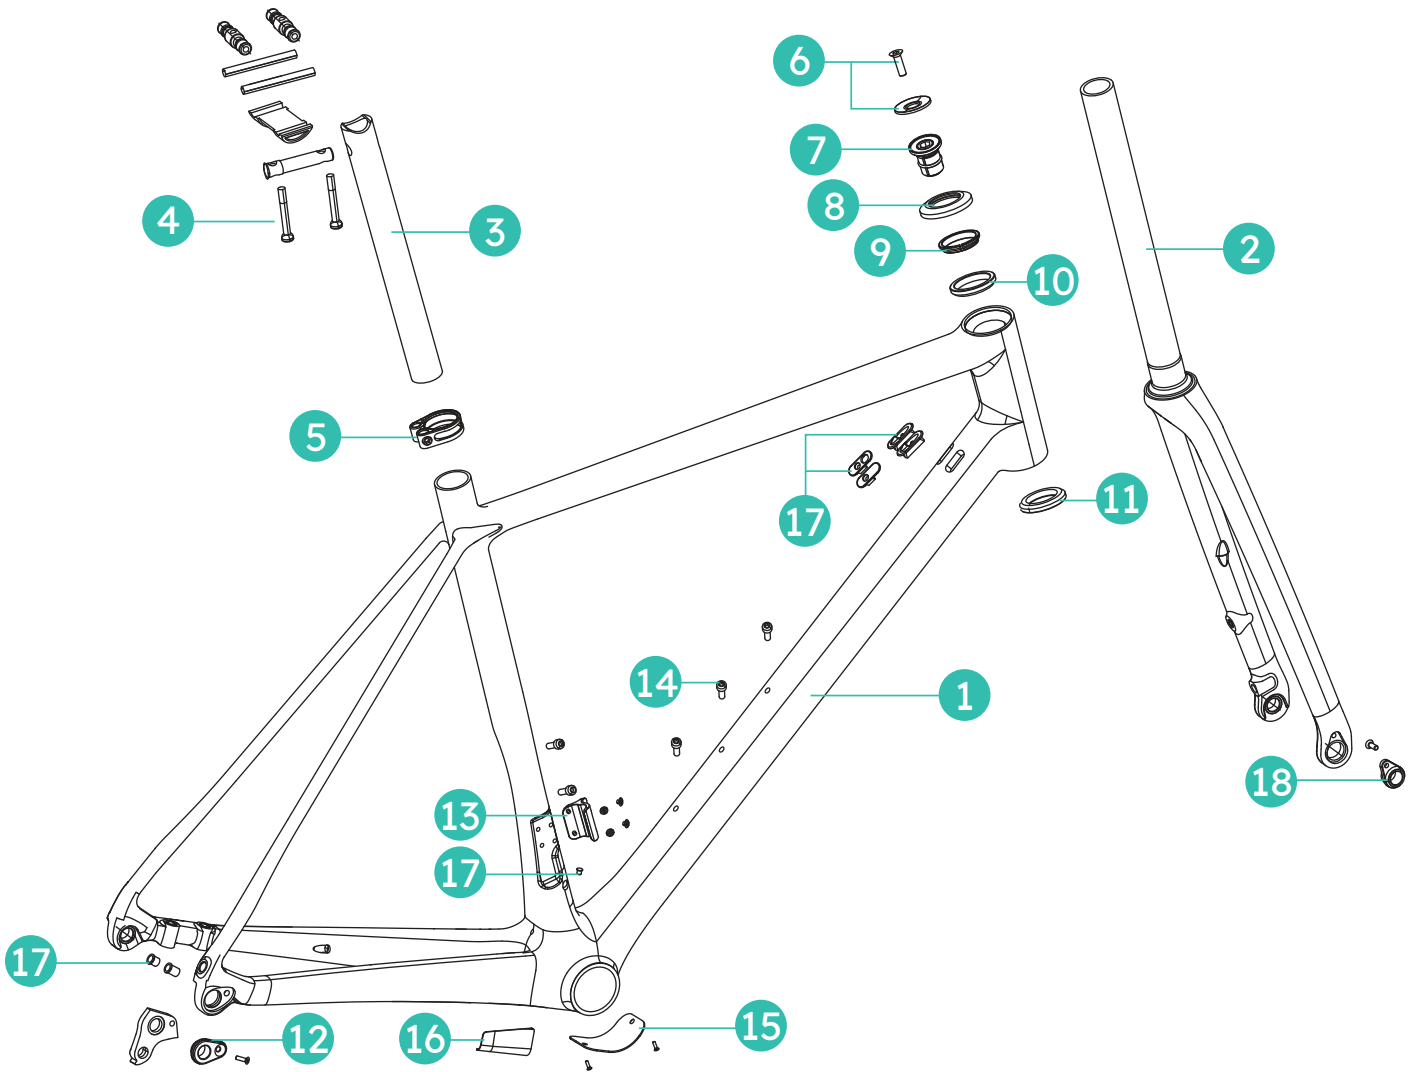

 Disc Brake

HURU Disc Brake Frameset comes with the following parts:

1	HURU Disc Brake Frame	12	Rear Derailleur Hanger w/ Thru Axle 1x M5 Bolts
2	HURU Disc Fork	13	Front Derailleur Hanger (Not Removable)
3	HURU 27.2mm Carbon Seatpost	14	5x Water Bottle Cage Mount M5 Bolts
4	Saddle Rail Clamp (8 Nm)	15	Cable Routing Access Cover w/ 2x M3 Bolts
5	Seatclamp (6 Nm)	16	Stainless Steel Alloy Guard
6	1x Headset Top Cap and 1x M6 Bolt	17	2x Derailleur Cable Stops (Down Tube)
7	Headset Expander (5-7Nm)		Di2 Cable Stop (Down Tube)
8	CHAPTER2 Headset Cover		2x Blank Cable Stops (Down Tube)
9	Headset Compression Ring		1x Rear Derailleur Cable Stop
10	Headset Upper Race IS42/28.6 45/45D H8		1x Rear Derailleur Di2 Rubber Grommit Di2 Rubber Plug
11	Headset Upper Race IS42/30 45/45D H8	18	Fork Removable Thru Axle Drop Out w/ 1x M4 bolt

Rim Brake

HURU Rim Brake Frameset comes with the following parts:

1	HURU Rim Brake Frame	12	Rear Derailleur Hanger w 2x M3 Bolts
2	HURU Rim Fork	13	Front Derailleur Hanger (Not Removable)
3	HURU 27.2mm Carbon Seatpost	14	5x Water Bottle Cage Mount M5 Bolts
4	Saddle Rail Clamp (8 Nm)	15	Cable Routing Access Cover w/ 2x M3 Bolts
5	Seatclamp (6 Nm)	16	Stainless Steel Alloy Guard
6	1x Headset Top Cap and 1x M6 Bolt	17	2x Derailleur Cable Stops (Down Tube)
7	Headset Expander (5-7Nm)		Di2 Cable Stop (Down Tube)
8	CHAPTER2 Headset Cover		2x Blank Cable Stops (Down Tube)
9	Headset Compression Ring		2x Brake Cable Stop (Top Tube)
10	Headset Upper Race IS42/28.6 45/45D H8		1x Rear Derailleur Cable Stop
11	Headset Upper Race IS42/30 45/45D H8		1x Rear Derailleur Di2 Rubber Grommit Di2 Rubber Plug